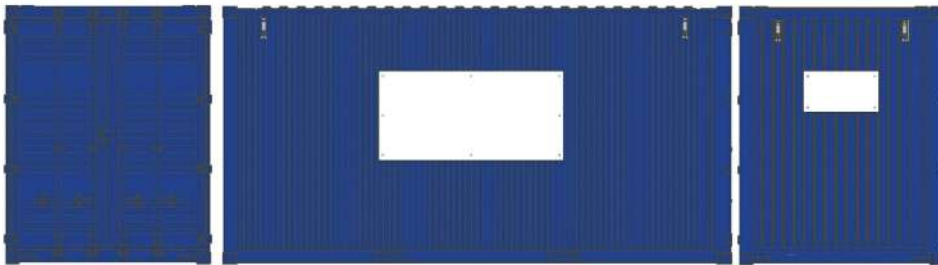

820030 - ONE - FTAU1605110

820030.1 - ONE - GCXU2237988

820030.2 - ONE - BMOU1481677

820030.3 - ONE - BMOU1492967

820037 - EVERGREEN - EGHU3707237

820037.1 - EVERGREEN - EGHU3813266

190016 - TOUAX - TCGU2165610 - TCGU2166704 Set 2 contenedores

www.mabar.es

HO
1/87

PT TRAINS
MODELISMO FERROVIÁRIO

MABAR
TREN

190013 - MAERSK RAINBOW CONTAINERS 20'DV - HASU1263950 - 40'HC HASU4366571

190018 - DB CARGO - 1791439 - BADGE GÜTER GEHÖREN AUF DIE SCHIENE

820000.B - BLUE WORKSHOP CONTAINER WITH 4 WHITE ETCHED PLATES

820000.W - WHITE WORKSHOP CONTAINER WITH 4 WHITE ETCHED PLATES

820000.Y - YELLOW WORKSHOP CONTAINER WITH 4 YELLOW ETCHED PLATES

HO

1/87

PT TRAINS

MODELISMO FERROVIÁRIO

MABAR TREN

VAGONES Sgnss.