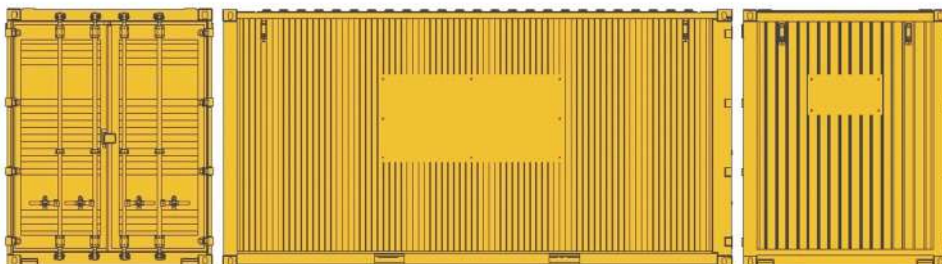

820030 - ONE - FTAU1605110

820030.1 - ONE - GCXU2237988

820030.2 - ONE - BMOU1481677

820030.3 - ONE - BMOU1492967

820037 - EVERGREEN - EGHU3707237

820037.1 - EVERGREEN - EGHU3813266

190016 - TOUAX - TCGU2165610 - TCGU2166704 Set 2 contenedores

www.mabar.es

HO
1/87

PT TRAINS
MODELISMO FERROVIÁRIO

MABAR
TREN

190013 - MAERSK RAINBOW CONTAINERS 20'DV - HASU1263950 - 40'HC HASU4366571

190018 - DB CARGO - 1791439 - BADGE GÜTER GEHÖREN AUF DIE SCHIENE

820000.B - BLUE WORKSHOP CONTAINER WITH 4 WHITE ETCHED PLATES

820000.W - WHITE WORKSHOP CONTAINER WITH 4 WHITE ETCHED PLATES

820000.Y - YELLOW WORKSHOP CONTAINER WITH 4 YELLOW ETCHED PLATES

HO

1/87

PT TRAINS

MODELISMO FERROVIÁRIO

MABAR TREN

VAGONES Sgnss.