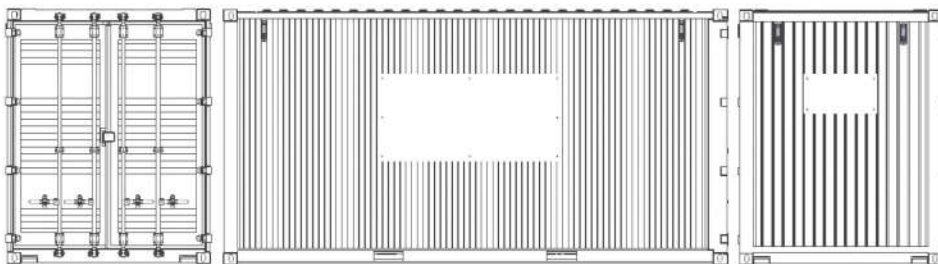

820030 - ONE - FTAU1605110

820030.1 - ONE - GCXU2237988

820030.2 - ONE - BMOU1481677

820030.3 - ONE - BMOU1492967

820037 - EVERGREEN - EGHU3707237

820037.1 - EVERGREEN - EGHU3813266

190016 - TOUAX - TCGU2165610 - TCGU2166704 Set 2 contenedores

www.mabar.es

HO
1/87

PT TRAINS
MODELISMO FERROVIÁRIO

MABAR
TREN

190013 - MAERSK RAINBOW CONTAINERS 20'DV - HASU1263950 - 40'HC HASU4366571

190018 - DB CARGO - 1791439 - BADGE GÜTER GEHÖREN AUF DIE SCHIENE

820000.B - BLUE WORKSHOP CONTAINER WITH 4 WHITE ETCHED PLATES

820000.W - WHITE WORKSHOP CONTAINER WITH 4 WHITE ETCHED PLATES

820000.Y - YELLOW WORKSHOP CONTAINER WITH 4 YELLOW ETCHED PLATES

HO

1/87

PT TRAINS

MODELISMO FERROVIÁRIO

MABAR TREN

VAGONES Sgnss.