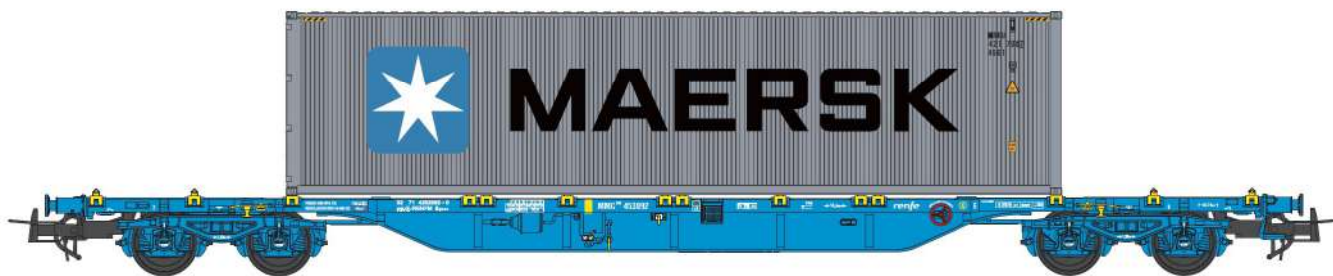

Ref. 100013 RENFE ep. VI + contenedor 40' MAERSK